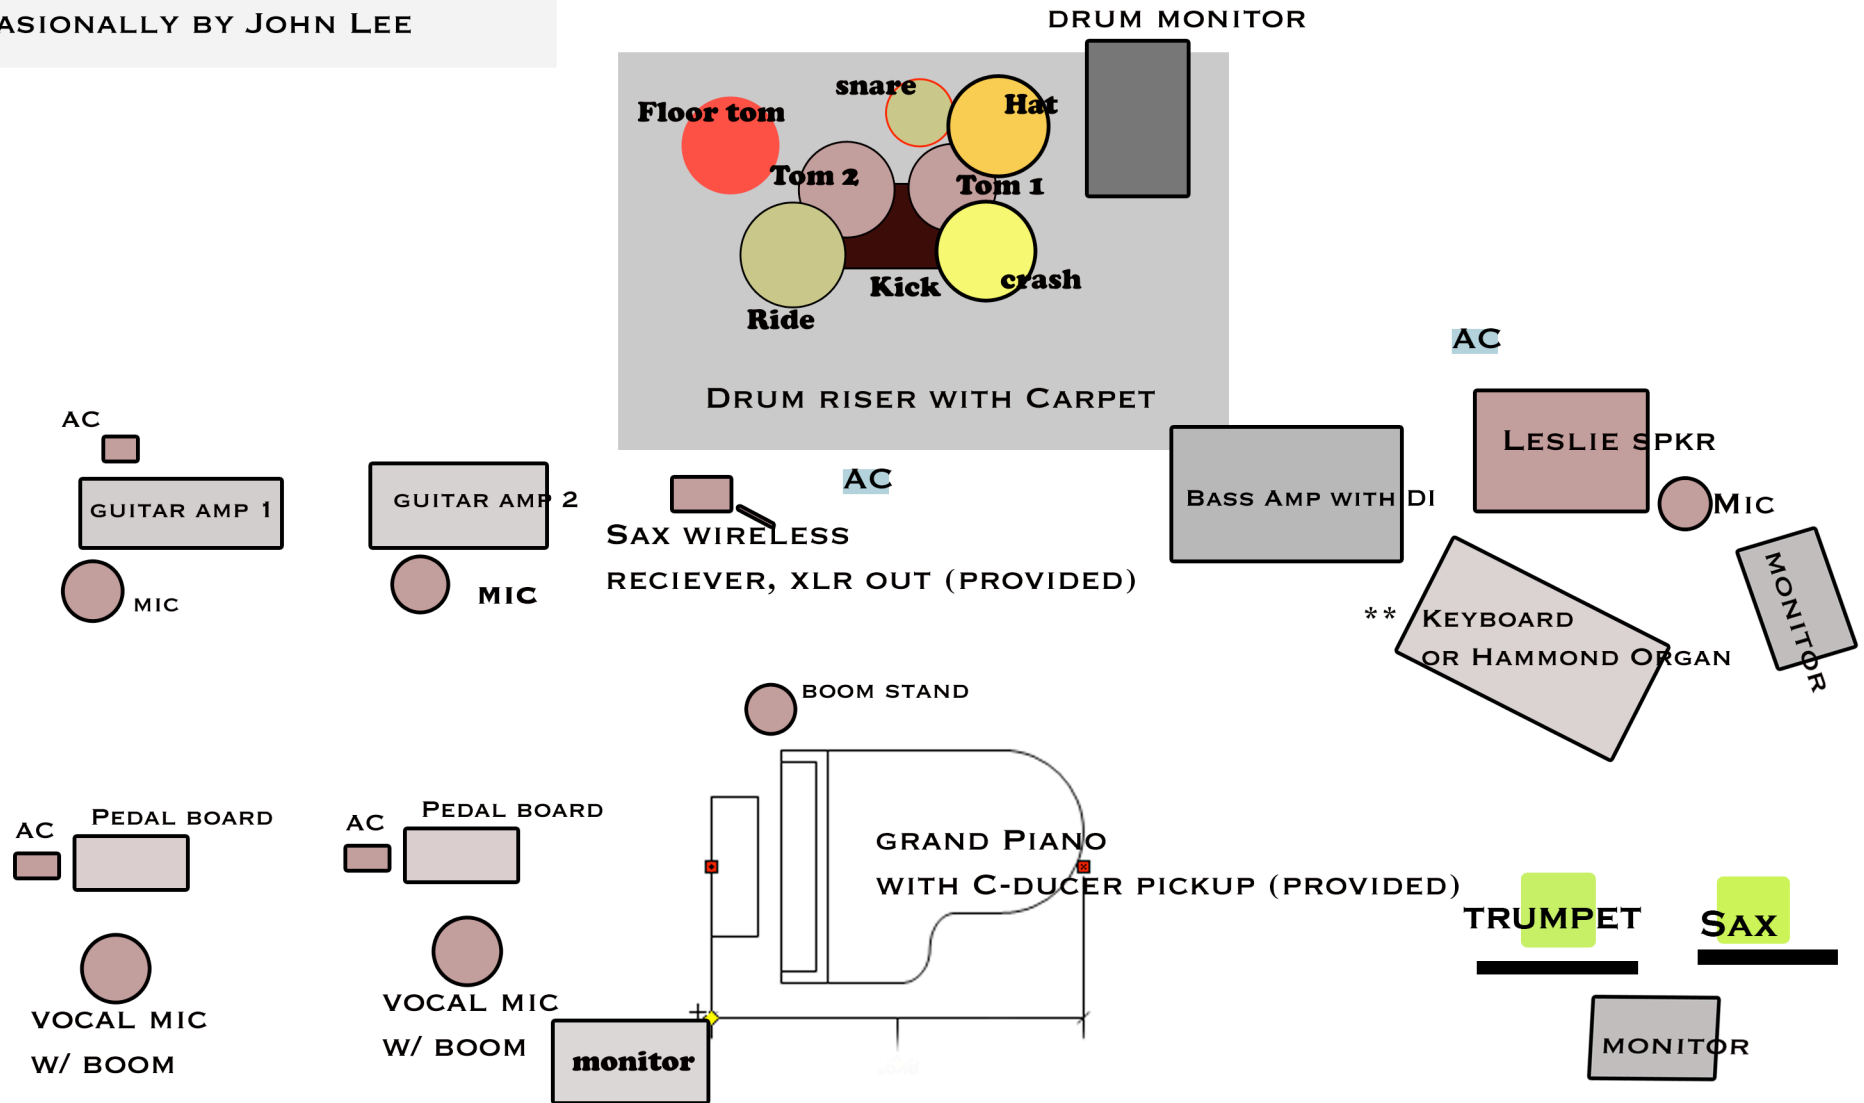

WHEN PERFORMING AS A 4 PIECE,
 THE 2ND KEYBOARD, OR ORGAN IS
 NOT PART OF THIS SETUP.
 GUITAR AMP 2 IS OPTIONAL, PLAYED
 OCCASIONALLY BY JOHN LEE

WHEN PERFORMING AS A 4 PIECE,
 HAMMOND ORGAN IS NOT INCLUDED
 IN THIS STAGE PLOT

WHEN GRAND PIANO NOT AVAILABLE
 PLEASE PROVIDE A WEIGHTED 88 KEY
 KEYBOARD, SEE BACKLINE RIDER